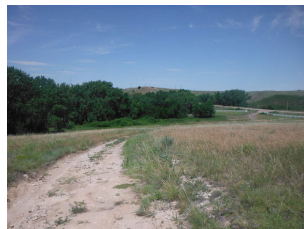

FINANCIAL

PARCEL # 257001800	TAX YEAR 2016
TAXES \$211.42	

ADDENDUM

Addendum HWY 92, LEMOYNE, NE - 20.43 ACRES. VERY SELDOM DO YOU HAVE THE OPPORTUNITY TO PURCHASE OVER 20 ACRES ON THE NORTH SIDE OF LAKE MCCONAUGHY. THIS PROPERTY IS LOCATED OFF HWY 92, JUST WEST OF LEMOYNE, NE. TAKE YOUR PICK OF MANY GREAT BUILDING SIGHTS TO BUILD YOUR DREAM HOME. ENJOY THE WILDLIFE AND BE ALL BY YOUR LONESOME ON THIS BEAUTIFUL PIECE OF LAND (PARADISE ON 20.43 ACRES) PRICED AT:\$160,000.00

REMARKS

Remarks 20.43 ACRES NORTH SIDE OF LAKE MCCONAUGHY.

ADDITIONAL PICTURES

Great access off HWY 92

MLS # 22855

Address: Rural Route LEMOYNE

Abundant wildlife

Beautiful views